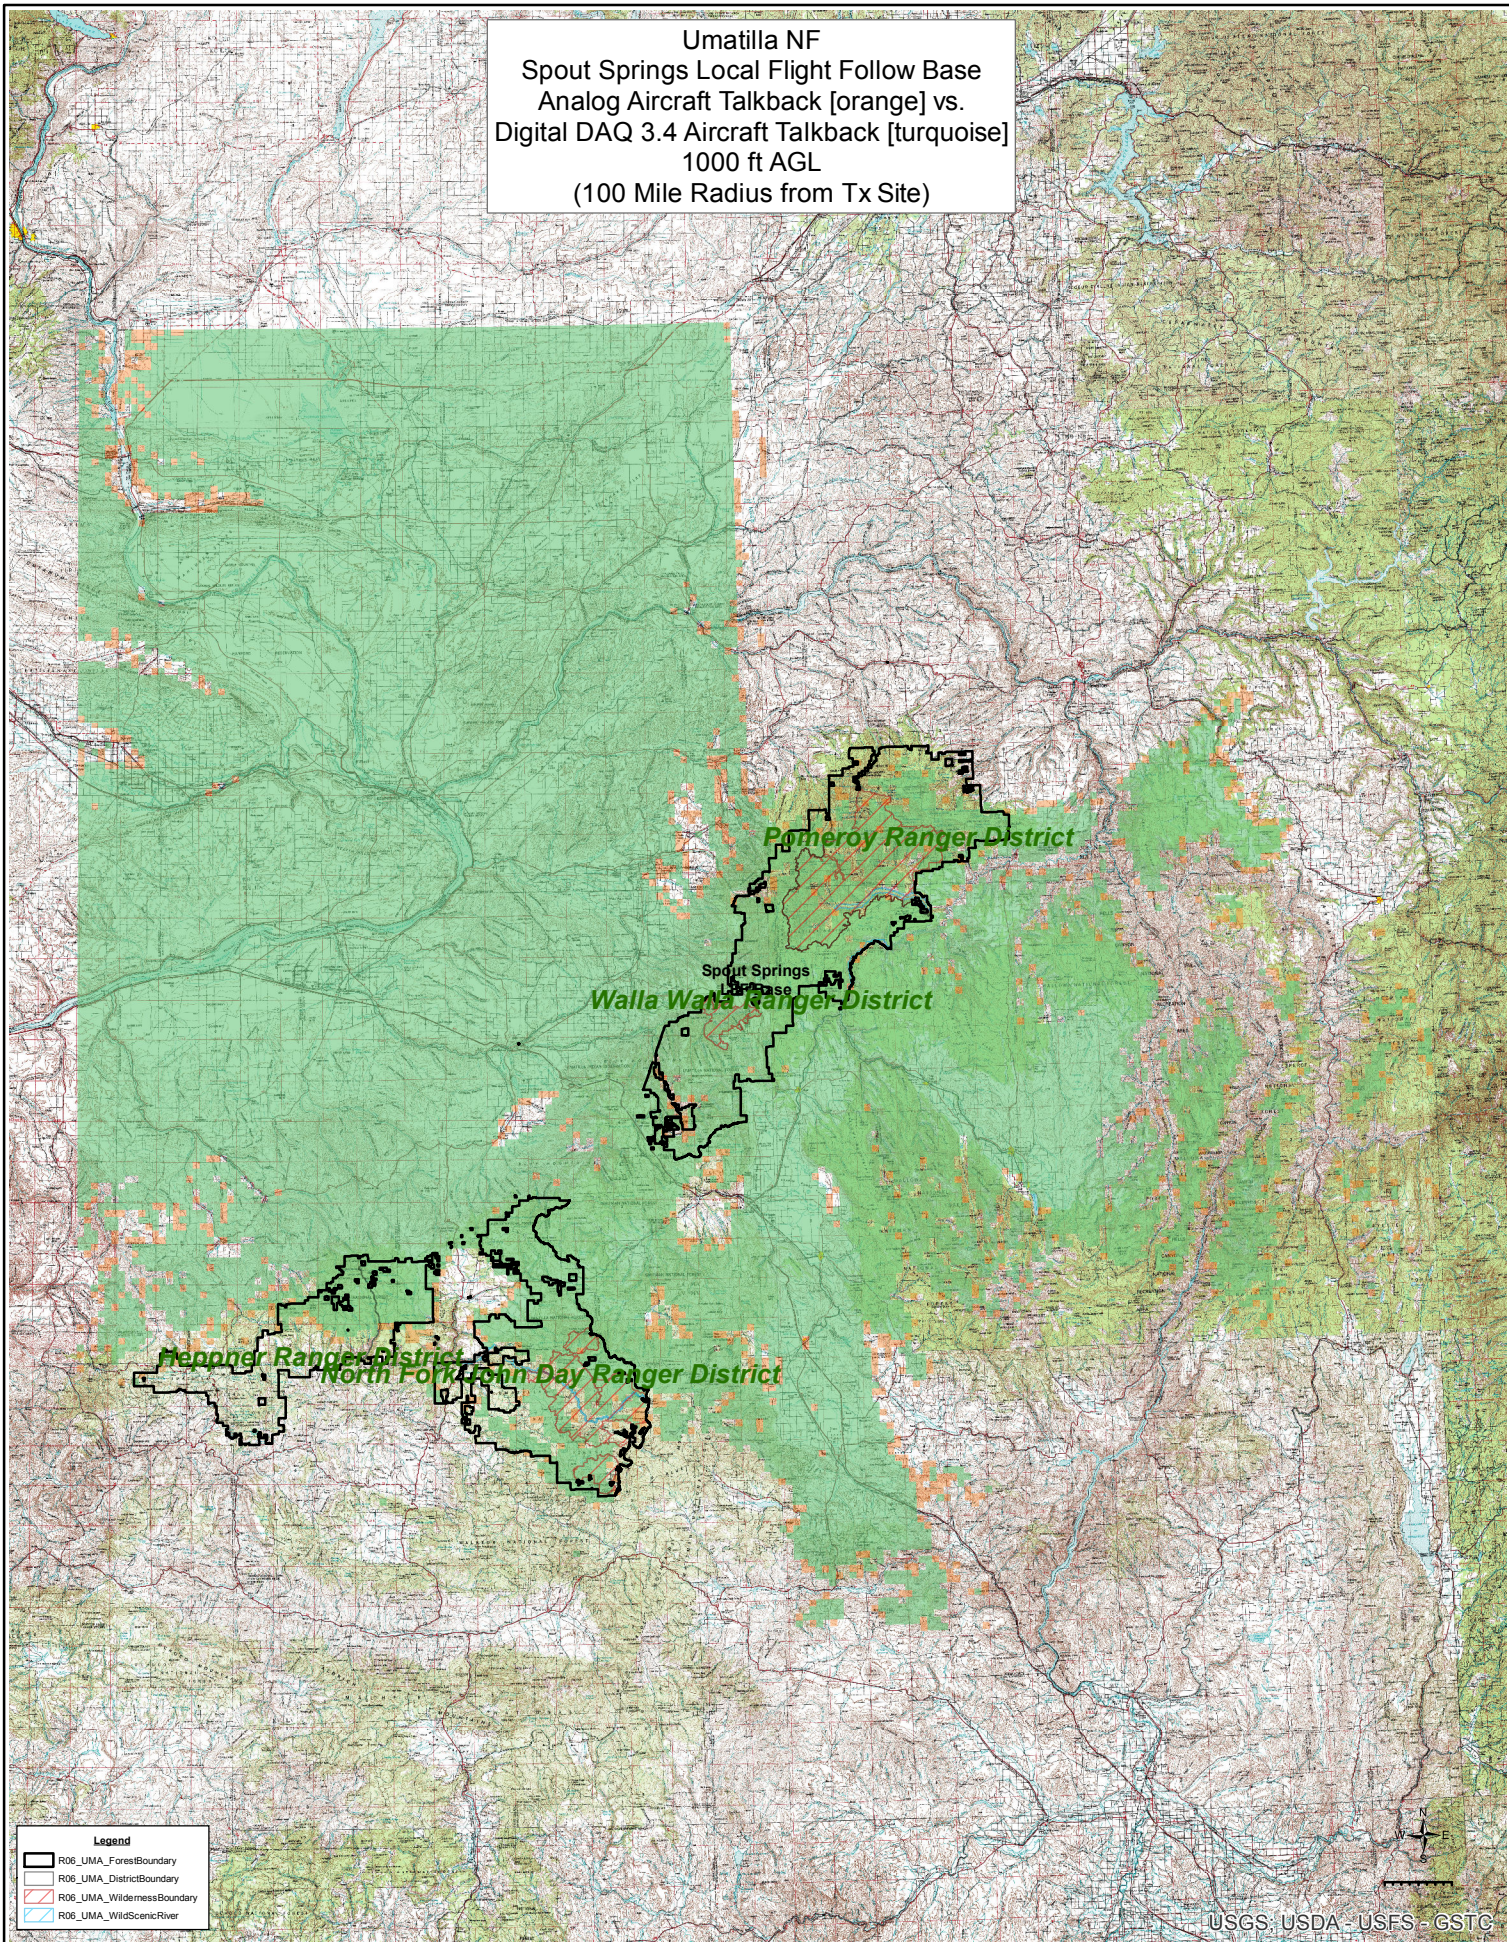

Umatilla NF
 Spout Springs Local Flight Follow Base
 Analog Aircraft Talkback [orange] vs.
 Digital DAQ 3.4 Aircraft Talkback [turquoise]
 1000 ft AGL
 (100 Mile Radius from Tx Site)

Legend

- R06_UMA_ForestBoundary
- R06_UMA_DistrictBoundary
- R06_UMA_WildernessBoundary
- R06_UMA_WildScenicRiver

USGS, USDA - USFS - GSTC